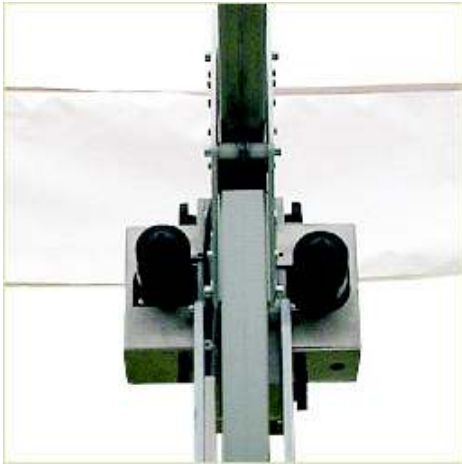

The umbrella is controlled with a single-channel remote control with up to 25m (82'feet) range.

The power supply unit 220- 24 VAC is placed in a separate case which should be mounted in a safe place, e.g. close to the wall). The low voltage connecting cable power supply unit - umbrella can be optional extended, the umbrella is delivered with a 10m (32' feet) cable by default.

The high-quality mechanical system holds the large umbrella in any desired position - even when the wind is strong. Aluminium and stainless steel parts guarantee long lasting reliability.