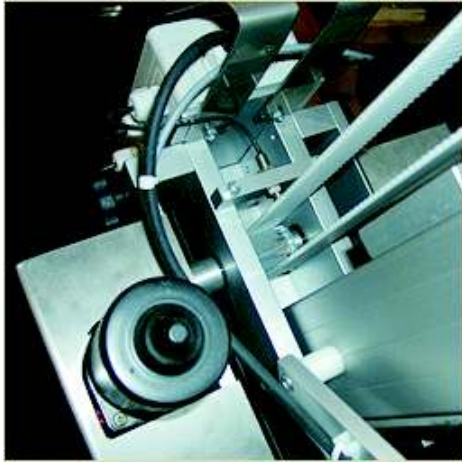

The umbrella is controlled with a single-channel remote control with up to 25m (82'feet) range.

The power supply unit 220- 24 VAC is placed in a separate case which should be mounted in a safe place, e.g. close to the wall). The low voltage connecting cable power supply unit - umbrella can be optional extended, the umbrella is delivered with a 10m (32' feet) cable by default.

The high-quality mechanical system holds the large umbrella in any desired position - even when the wind is strong. Aluminium and stainless steel parts guarantee long lasting reliability.